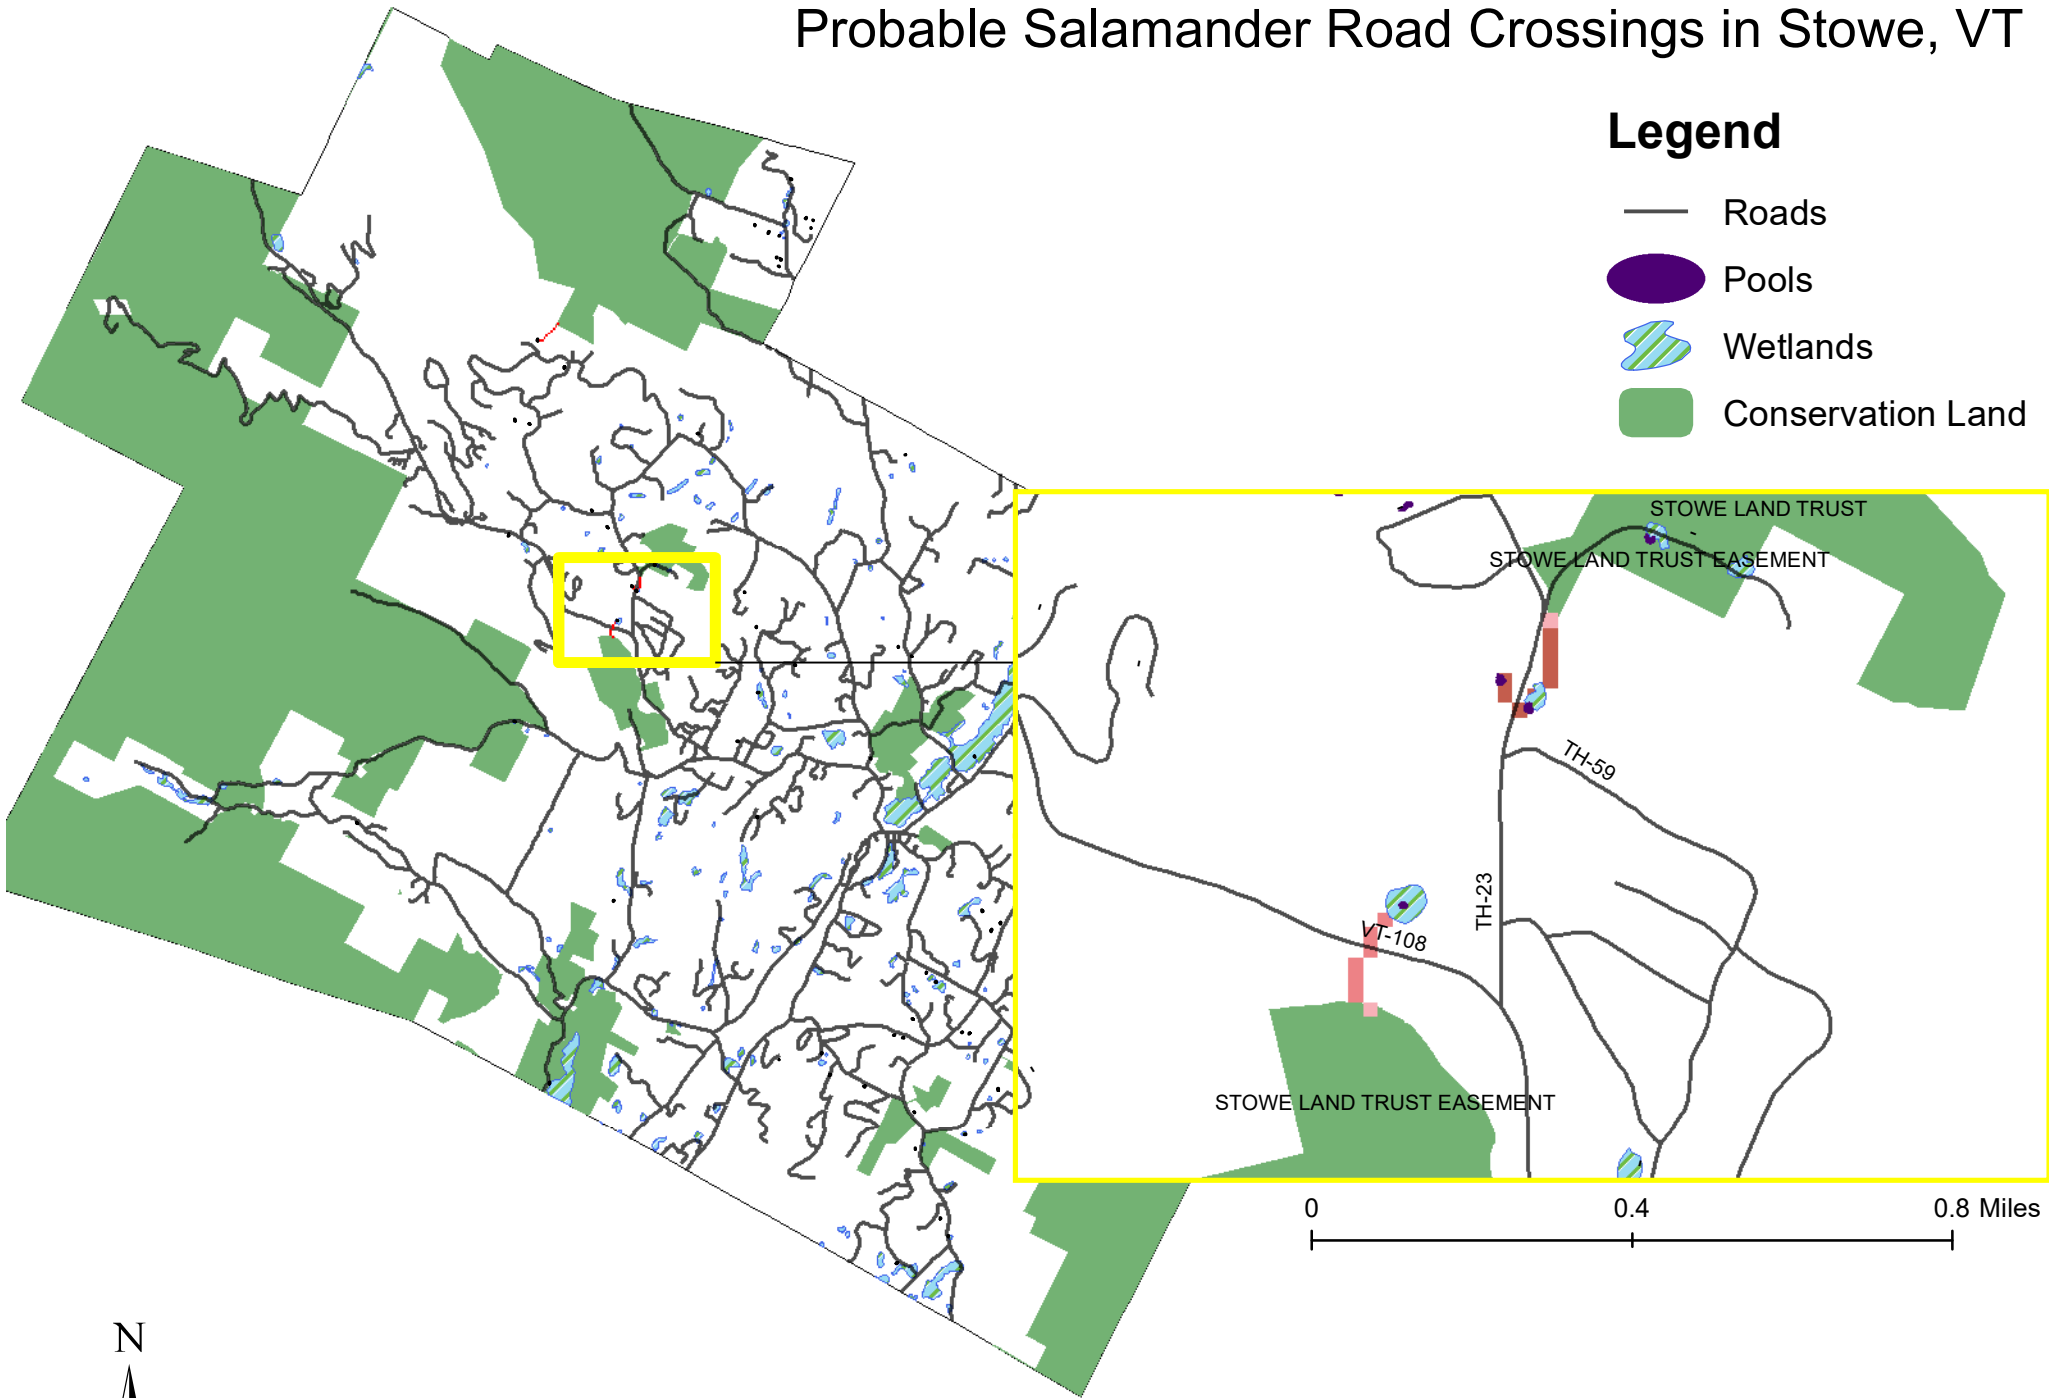

Probable Salamander Road Crossings in Stowe, VT

Legend

- Roads
- Pools
- ▨ Wetlands
- Conservation Land

0 1 2 4 Miles