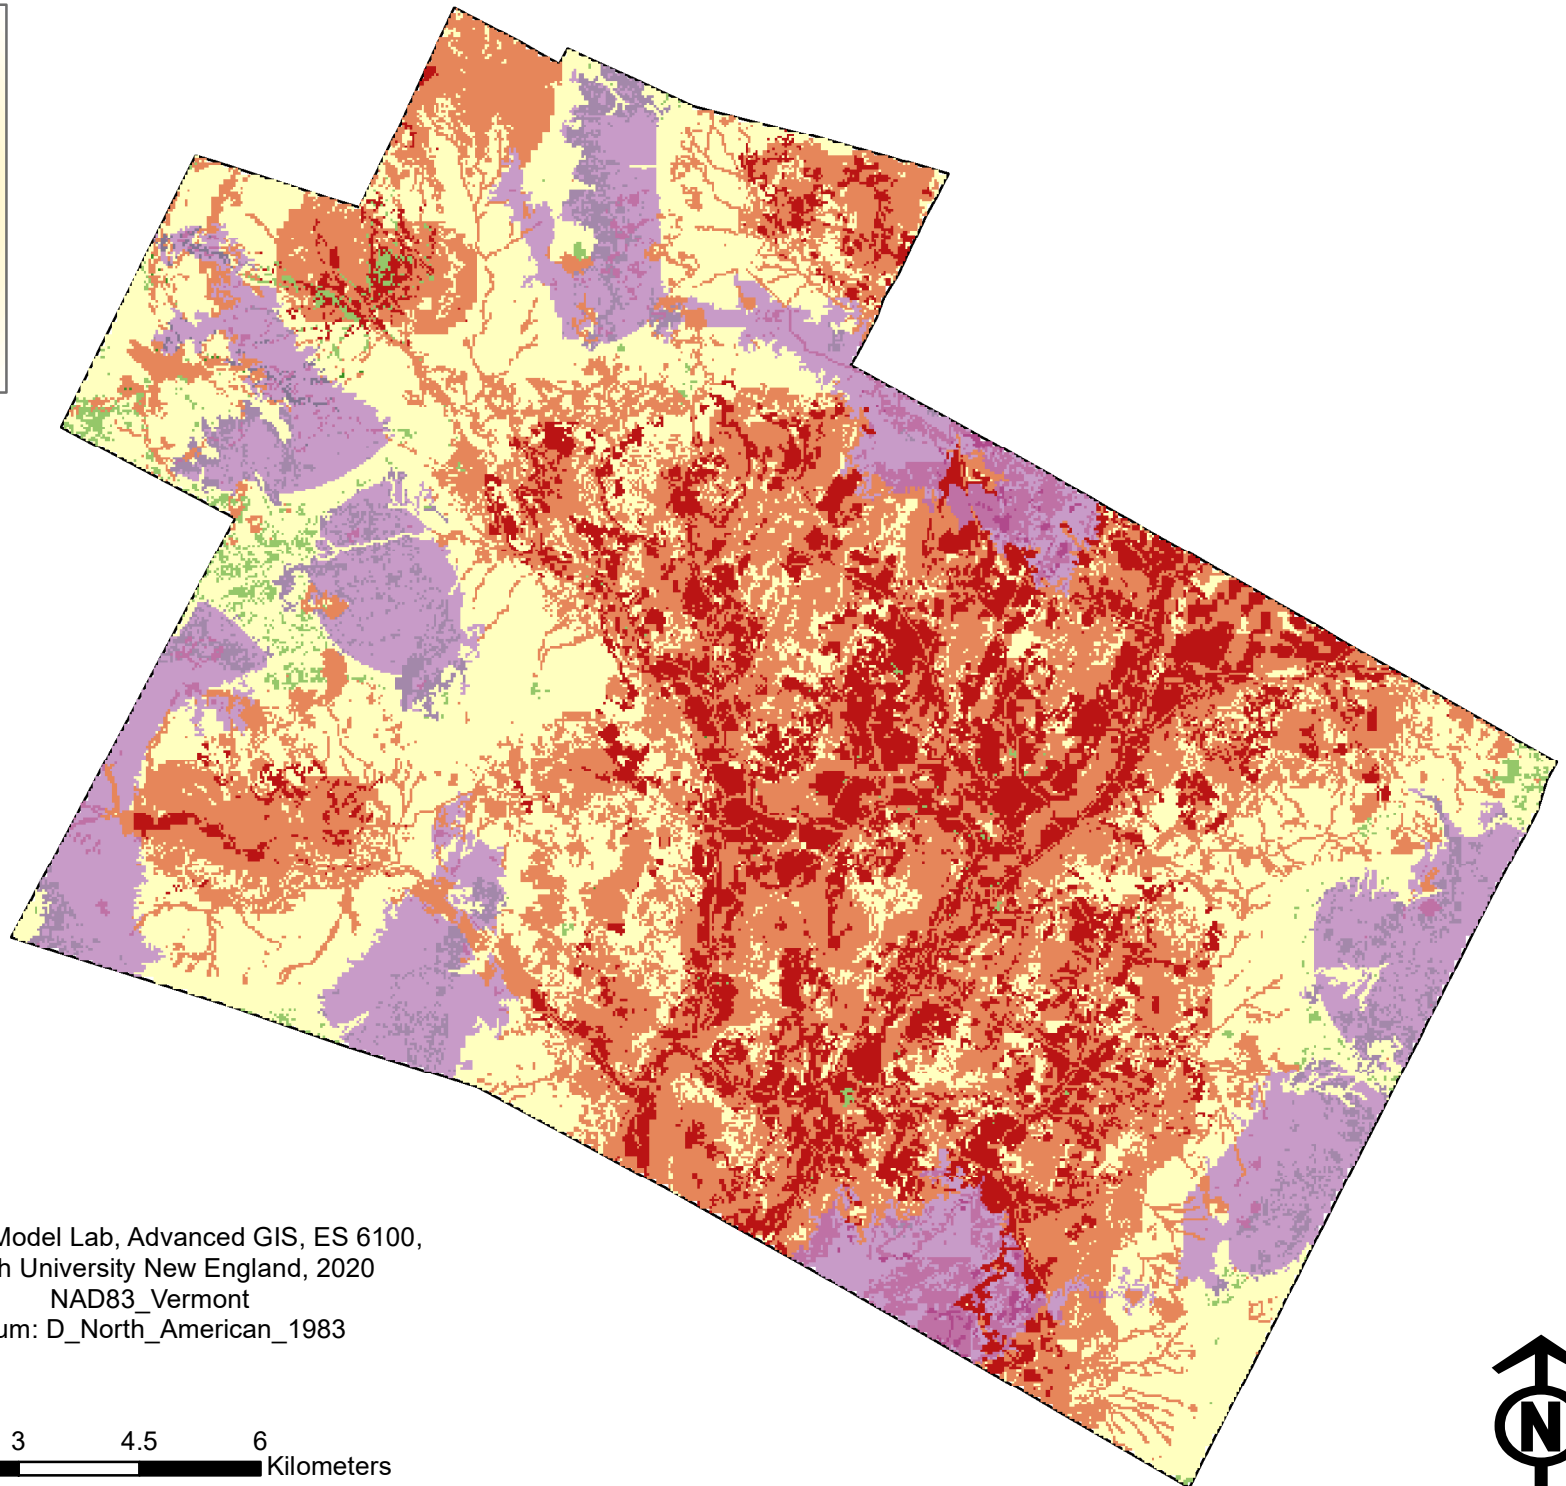

Best Regions for Vernal Pools, Stowe, VT

Legend

- Highly Probable
- Probable
- Possible
- Somewhat likely
- Not likely

Suitability Model Lab, Advanced GIS, ES 6100,
Antioch University New England, 2020
NAD83_Vermont
Datum: D_North_American_1983

0 0.75 1.5 3 4.5 6 Kilometers